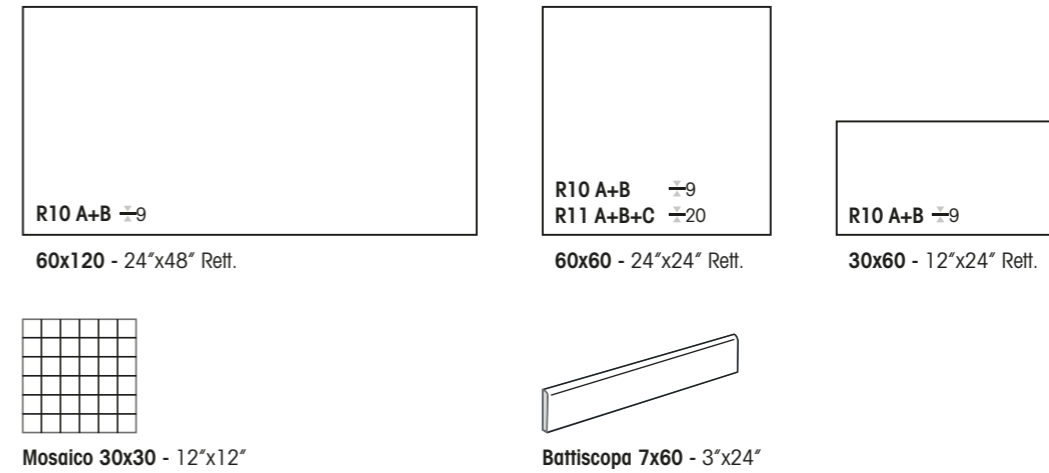

FORMATI - SIZES

IMBALLI - PACKING

PORTLAND

FORMATO	THICKNESS	ARTICOLO	Pcs/BOX	M²/BOX	Kg/BOX	BOX/PALLET	M²/PALLET	Kg/ PALLET
60x120	9 mm	Fango, Fumo, Ghiaccio, Greige	2	1,44 m²	28,50	36	51,84 m²	1026
60x60	9 mm	Fango, Fumo, Ghiaccio, Greige	4	1,44 m²	28,50	30	43,20 m²	855
60x60 R11	20 mm	Fango, Fumo, Ghiaccio, Greige	2	0,72 m²	31,50	32	23,04 m²	1008
30x60	9 mm	Fango, Fumo, Ghiaccio, Greige	8	1,44 m²	28,50	32	46,08 m²	912
Mosaico 5x5 (30x30)	9 mm	Fango, Fumo, Ghiaccio, Greige	6	0,54m²	13,20	-	-	-
Battiscopa 7x60	9 mm	Fango, Fumo, Ghiaccio, Greige	15	9,00 ml	13,20	63	-	831,6